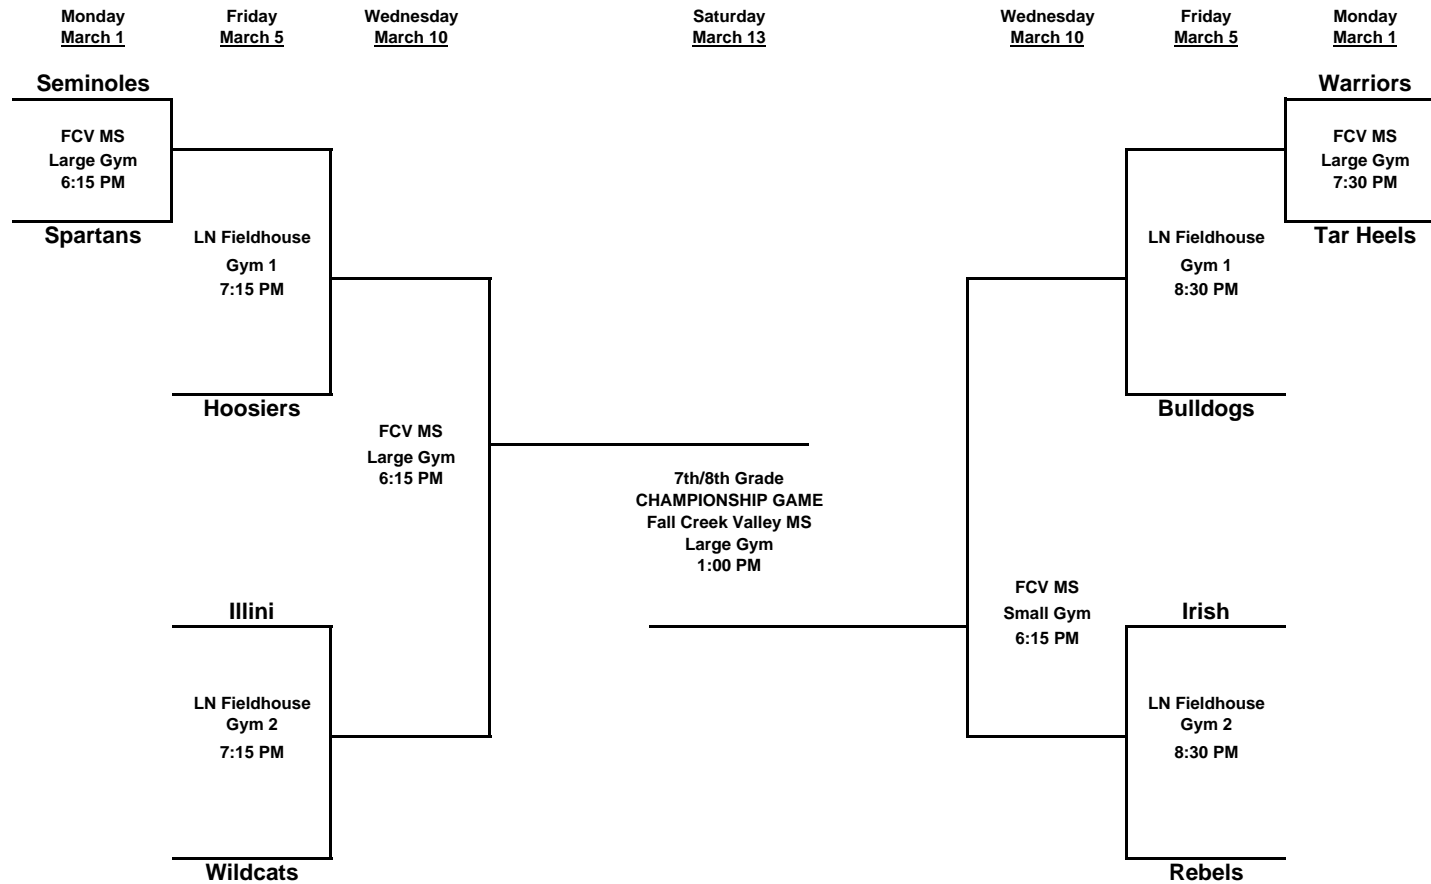

Lawrence Township Boys Basketball League
 7th/8th Grade Tournament Brackets
 2010

Note: Home team is bottom. Home team wears BLUE and sits on the left side as you face the scorer's table.